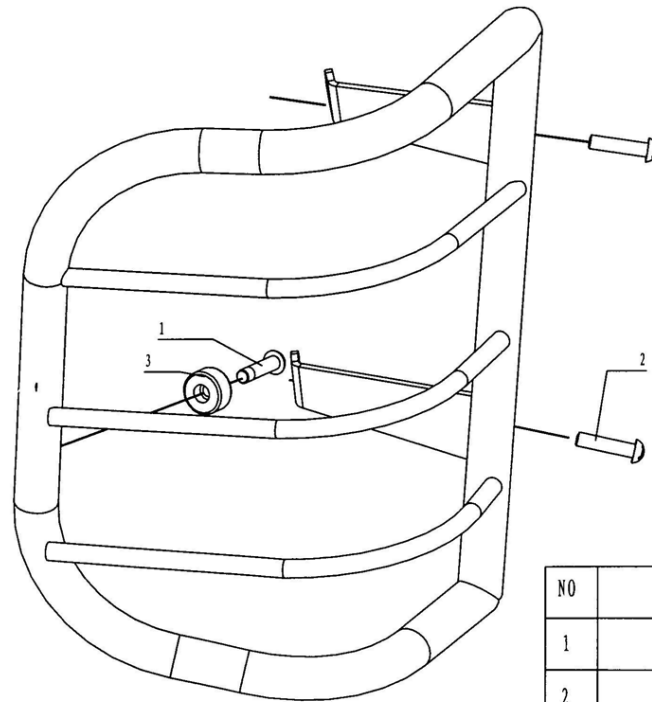

INSTALLATION INSTRUCTIONS

PART#: 7NE15SS/7NE15A

TAIL LIGHT GUARD FOR NISSAN PATHFINDER 96-04

NO	NAME	QTY	REMARKS
1	SELF-THREADING SCREW	2	M4*20
2	SELF-THREADING SCREW	4	M6*25
3	RUBBER PLATE	2	
4	HEX NUT	4	M4