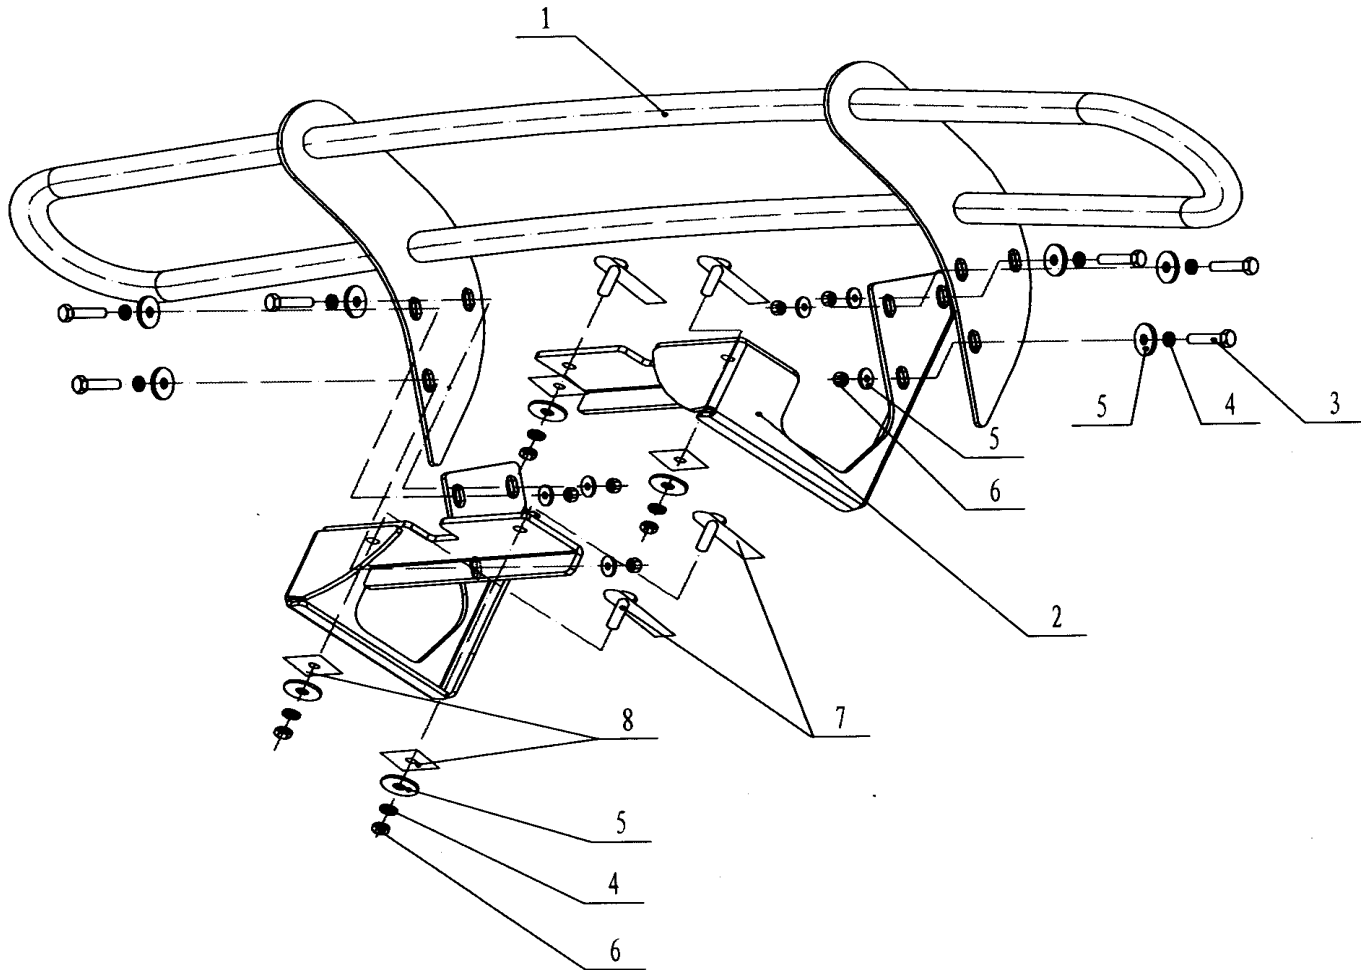

Installation Instruction

Rear Skid Bar

Honda Pilot 02-05

Part#

-
- | | | | |
|---------|--|---------|---------------------|
| ▪ 1 pc | Rear Skid Bar | ▪ 16 pc | 10mm Flat Washers |
| ▪ 1 set | Mounting Bracket(Left and Right, when sitting in the car) | ▪ 10 pc | M10 Hex Nuts |
| ▪ 6 pc | M10*25 Hex Bolts | ▪ 4 pc | M10*30 T Bolts |
| ▪ 10 pc | 10mm Lock Washers | ▪ 4 pc | 40*40mm Plastic Mat |
-

Part No.